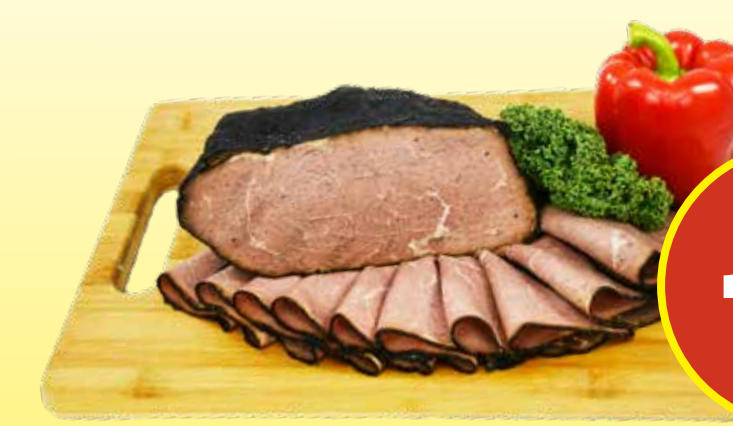

100g
1⁵⁹

Roast Beef
Arctic